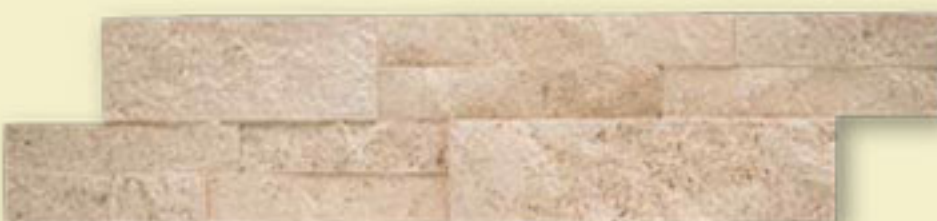

Durango Cream
6x24