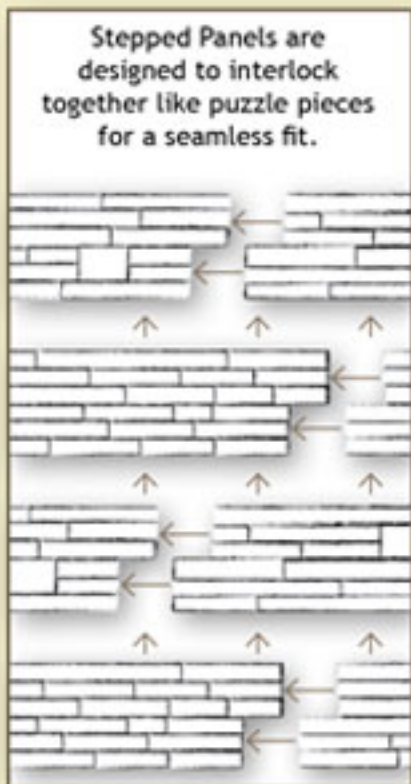

Charcoal Rust
6x24

Charcoal Rust
"L" Shaped Corner
6x18x6

Ledger Panels

Coal Canyon
6x24

Coal Canyon
"L" Shaped Corner
6x18x6

Copper
6x24

Copper
"L" Shaped Corner
6x18x6

Cordoba Noche
6x24

Cordoba Noche
"L" Shaped Corner
6x18x6

Durango Cream
6x24

Durango Cream
"L" Shaped Corner
6x6x6

Ledger Panels

Golden White

Golden White
6x24

Golden White
"L" Shaped Corner
6x18x6

Gold Rush
6x24